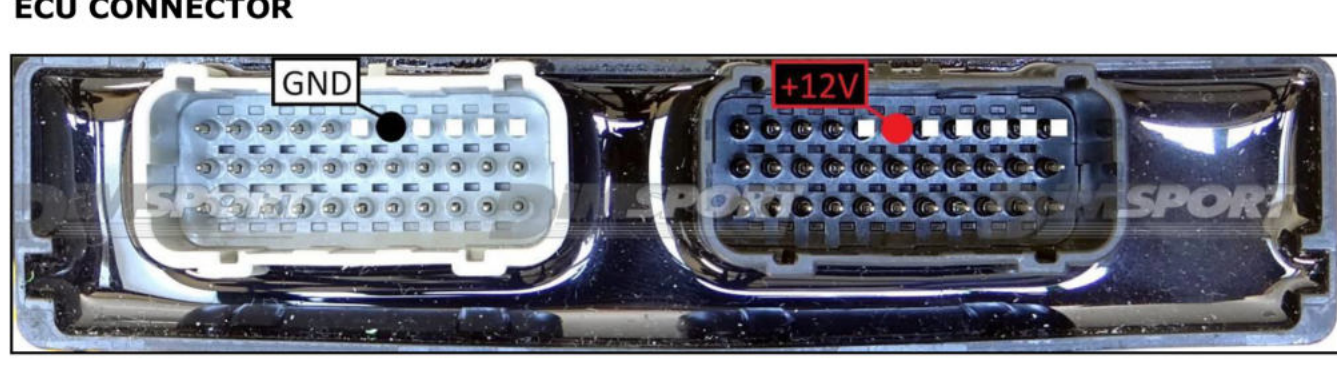

plugin 1587

<https://xtuning.vn/>

DENSO SH7058 21175-1224 KAWASAKI

**DIRECT CONNECTION**

In order to connect to the ECU use the CABLE F32GN037C/D. Make sure that the POWER led (red) on Trasdata is ON  
**USE this connection for the ECU READING ONLY**

COLORE FILO WIRE COLOUR	DESCRIZIONE DESCRIPTION
ROSSO RED	POSITIVO DIRETTO POWER BATTERY
ARANCIO ORANGE	POSITIVO SOTTO QUADRO POWER SWITCH ON
NERO BLACK	MASSA GND
GIALLO YELLOW	KLINE
VERDE GREEN	CAN LOW
BIANCO WHITE	CAN HIGH
GRIGIO GREY	POL4 BOOT
BLU BLUE	POL5 CNF1
VIOLA/GRIGIO PURPLE/GREY	TENSIONE PROG. PROG. VOLTAGE
MARRONE BROWN	RESET

**ECU CONNECTOR**

**WARNING :**

on this ECU you must use two different flat cables: one is for the READING procedure and one is for the WRITING procedure.

<https://xtuning.vn/>

DENSO SH7058 21175-1224 KAWASAKI