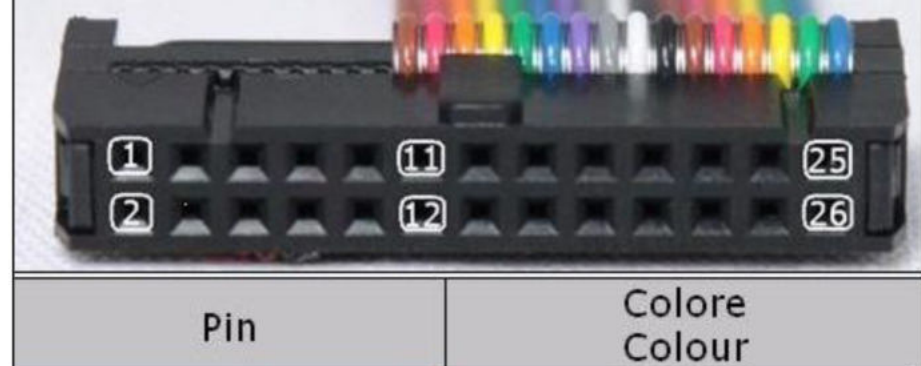

COLORE FILO WIRE COLOUR	DESCRIZIONE DESCRIPTION
ROSSO RED	POSITIVO DIRETTO POWER BATTERY
ARANCIO ORANGE	POSITIVO SOTTO QUADRO POWER SWITCH ON
NERO BLACK	MASSA GND
GIALLO YELLOW	KLINE
VERDE GREEN	CAN LOW
BIANCO WHITE	CAN HIGH
GRIGIO GREY	POL4 BOOT
BLU BLUE	POL5 CNF1
VIOLA/GRIGIO PURPLE/GREY	TENSIONE PROG. PROG. VOLTAGE
MARRONE BROWN	RESET

**ECU CONNECTOR**

**WARNING :**

on this ECU you must use two different flat cables: one is for the READING procedure and one is for the WRITING procedure.

<https://xtuning.vn/>

DENSO SH7058 21175-1224 KAWASAKI

**DIRECT CONNECTION – ECU READING:**

For the READING procedure use the FLAT cable F34NTF53

Pin	Colore Colour
11	Non usato Not used
12	Non usato Not used
13	Non usato Not used
14	Non usato Not used
15	Non usato Not used
16	Non usato Not used
17	Non usato Not used
18	Grigio Grey
19	Bianco White
20	Nero Black
21	Marrone Brown
22	Rosso Red
23	Arancio Orange
24	Giallo Yellow
25	Verde Green
26	Non usato Not used