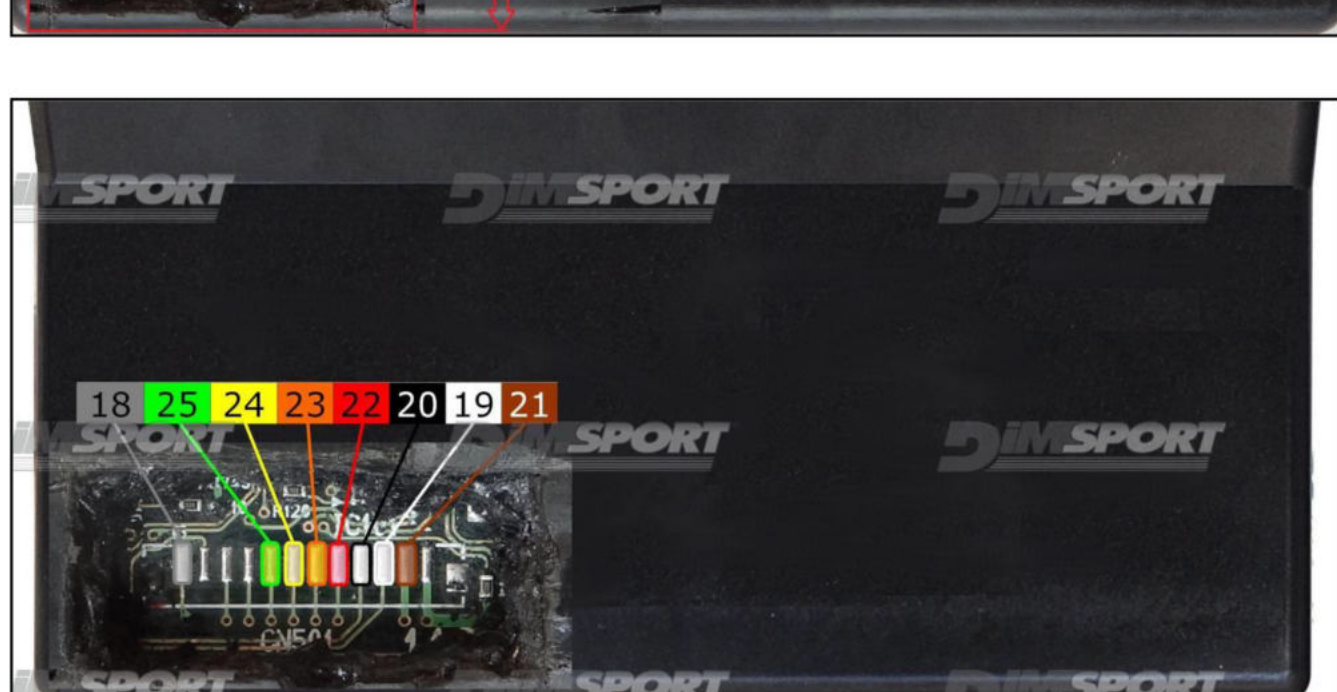

COLORE FILO WIRE COLOUR	DESCRIZIONE DESCRIPTION
ROSSO RED	POSITIVO DIRETTO POWER BATTERY
ARANCIO ORANGE	POSITIVO SOTTO QUADRO POWER SWITCH ON
NERO BLACK	MASSA GND
GIALLO YELLOW	KLINE
VERDE GREEN	CAN LOW
BIANCO WHITE	CAN HIGH
GRIGIO GREY	POL4 BOOT
BLU BLUE	POL5 CNF1
VIOLA/GRIGIO PURPLE/GREY	TENSIONE PROG. PROG. VOLTAGE
MARRONE BROWN	RESET

**ECU CONNECTOR**

**WARNING :**

on this ECU you must use two different flat cables: one is for the READING procedure and one is for the WRITING procedure.

<https://xtuning.vn/>

DENSO SH7058 21175-1224 KAWASAKI

**DIRECT CONNECTION – ECU READING:**

For the READING procedure use the FLAT cable F34NTF53

Pin	Colore Colour
11	Non usato Not used
12	Non usato Not used
13	Non usato Not used
14	Non usato Not used
15	Non usato Not used
16	Non usato Not used
17	Non usato Not used
18	Grigio Grey
19	Bianco White
20	Nero Black
21	Marrone Brown
22	Rosso Red
23	Arancio Orange
24	Giallo Yellow
25	Verde Green
26	Non usato Not used

<https://xtuning.vn/>

DENSO SH7058 21175-1224 KAWASAKI

To get access to the communication pads For the reading procedure you must remove part of the silicon that covers the ECU board. After properly removing the silicon and before connecting the wirings please check that the vehicle starts fine and that there are no fault codes or warning lights on the dashboard.